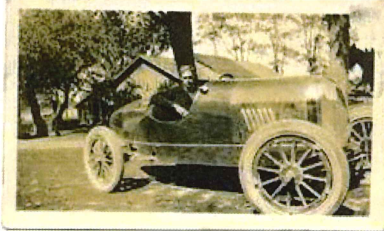

MEMORIAL ID 12626902

Photo added by Kaleen and Dana

Added by Kaleen and Dana

Added by Kathy in NW Indiana

Vidette Messenger
September 15, 1987

Bartley Farry, 80, first GOP mayoral candidate in Portage

PORTAGE- Bartley J. Farry, 80, the first Republican mayoral candidate for the city of Portage, died Monday at a local nursing home.

Mr. Farry was defeated in his mayoral bid in 1968 by Arthur Olson. Mr. Farry, a Portage resident 57 years coming from Lake Station, was a former police commissioner and was active in civic and community affairs.