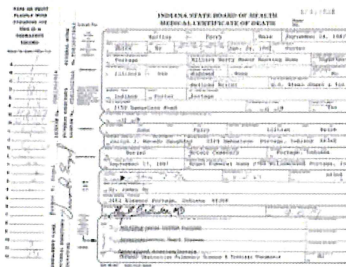

Bartley Joseph Farry

BIRTH 26 Jan 1907

Illinois, USA

DEATH 14 Sep 1987 (aged 80)

Portage, Porter County, Indiana, USA

BURIAL McCool Cemetery

Portage, Porter County, Indiana, USA

PLOT NC 24

MEMORIAL ID 12626902

Photo added by Kaleen and Dana

Added by Kaleen and Dana

Added by Kathy in NW Indiana

Vidette Messenger
September 15, 1987

Bartley Farry, 80, first GOP mayoral candidate in Portage

PORTAGE- Bartley J. Farry, 80, the first Republican mayoral candidate for the city of Portage, died Monday at a local nursing home.

Mr. Farry was defeated in his mayoral bid in 1968 by Arthur Olson. Mr. Farry, a Portage resident 57 years coming from Lake Station, was a former police commissioner and was active in civic and community affairs.